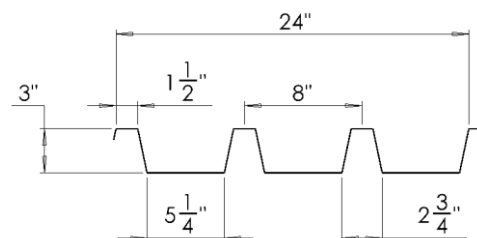

DECKING PANELS

Specs:

- Available in the following materials:
  - Aluminum: 032 – 040 - 050
  - Stainless Steel: 26ga - 24ga
  - Galvanized steel: 26ga – 24ga
  - Copper: 16 oz – 20 oz
- Different materials or thicknesses upon request.
- Available with perforations in vertical ribs upon request.
- Custom deck profiles can be fabricated. Contact us for more information.

N – Deck

Cinnamon Metals
7809 Loisdale Road
Springfield, VA 22150
703-206-8718

Decking panels

info@cinnamonmetals.com

Date: 5/2/2024

Drawn by: JH

Approved by: CC