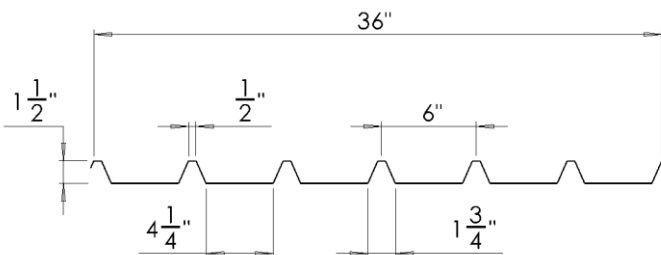

DECKING PANELS

Specs:

- Available in the following materials:
  - Aluminum: 032 – 040 - 050
  - Stainless Steel: 26ga - 24ga
  - Galvanized steel: 26ga – 24ga
  - Copper: 16 oz – 20 oz
- Different materials or thicknesses upon request.
- Available with perforations in vertical ribs upon request.
- Custom deck profiles can be fabricated. Contact us for more information.

F – Deck

Cinnamon Metals
7809 Loisdale Road
Springfield, VA 22150
703-206-8718

Decking panels

info@cinnamonmetals.com

Date: 5/2/2024

Drawn by: JH

Approved by: CC