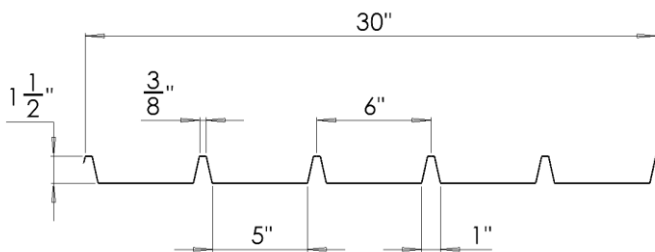

DECKING PANELS

Specs:

- Available in the following materials:
  - Aluminum: 032 – 040 - 050
  - Stainless Steel: 26ga - 24ga
  - Galvanized steel: 26ga – 24ga
  - Copper: 16 oz – 20 oz
- Different materials or thicknesses upon request.
- Available with perforations in vertical ribs upon request.
- Custom deck profiles can be fabricated. Contact us for more information.

A – Deck

Cinnamon Metals
7809 Loisdale Road
Springfield, VA 22150
703-206-8718

Decking panels

info@cinnamonmetals.com

Date: 5/2/2024

Drawn by: JH

Approved by: CC