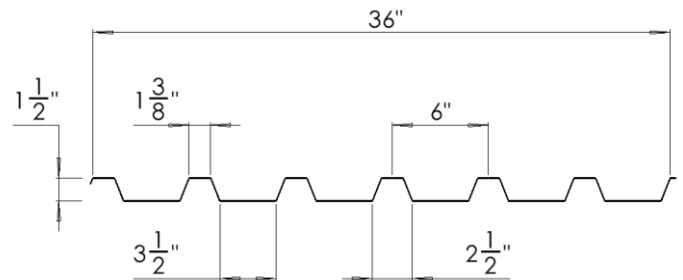

DECKING PANELS

Specs:

- Available in the following materials:
  - Aluminum: 032 – 040 - 050
  - Stainless Steel: 26ga - 24ga
  - Galvanized steel: 26ga – 24ga
  - Copper: 16 oz – 20 oz
- Different materials or thicknesses upon request.
- Available with perforations in vertical ribs upon request.
- Custom deck profiles can be fabricated. Contact us for more information.

B – Deck

Cinnamon Metals
7809 Loisdale Road
Springfield, VA 22150
703-206-8718

Decking panels

info@cinnamonmetals.com

Date: 5/2/2024

Drawn by: JH

Approved by: CC