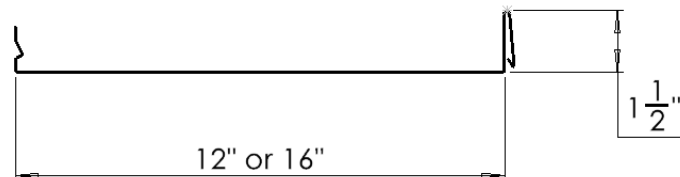

Cinnamon Metals
7809 Loisdale Road
Springfield, VA 22150
703-206-8718

Snap lock panel

info@cinnamonmetals.com

Date: 8/30/2023

Drawn by: JH

Approved by: CC