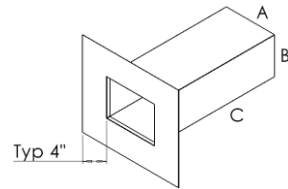

SCUPPERS

Specs:

- Available in the following materials:
 - Stainless Steel: 26ga - 24ga
 - Galvanized steel: 26ga – 24ga
 - Copper: 16 oz – 20 oz
- Different materials upon request.
- Optional hem edge on scupper or face plate upon request.
- Dimensions and slope (if needed) to be provided from customer.