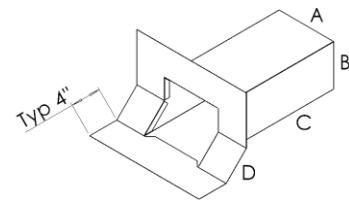

A	B	C	D	QTY
			45 deg