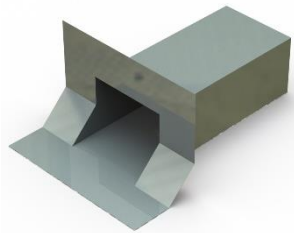

A	B	C	D	QTY
			45 deg