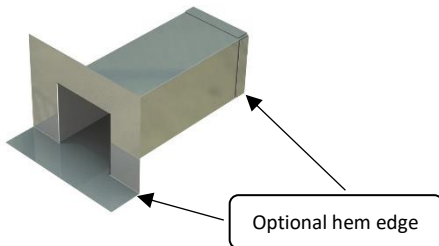

SCUPPERS

Specs:

- Available in the following materials:
  - Stainless Steel: 26ga - 24ga
  - Galvanized steel: 26ga – 24ga
  - Copper: 16 oz – 20 oz
- Different materials upon request.
- Optional hem edge on scupper or face plate upon request.
- Dimensions and slope (if needed) to be provided from customer.

A	B	C	QTY

A	B	C	QTY

A	B	C	D	QTY
			45 deg	

Cinnamon Metals
7809 Loisdale Road
Springfield, VA 22150
703-206-8718

Scuppers

info@cinnamonmetals.com

Date: 5/2/2024

Drawn by: JH

Approved by: CC