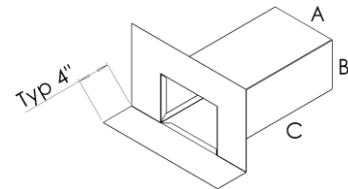

SCUPPERS

Specs:

- Available in the following materials:
  - Stainless Steel: 26ga - 24ga
  - Galvanized steel: 26ga – 24ga
  - Copper: 16 oz – 20 oz
- Different materials upon request.
- Optional hem edge on scupper or face plate upon request.
- Dimensions and slope (if needed) to be provided from customer.

A	B	C	QTY

A	B	C	QTY

A	B	C	D	QTY
			45 deg	

Cinnamon Metals
7809 Loisdale Road
Springfield, VA 22150
703-206-8718

Scuppers

info@cinnamonmetals.com

Date: 5/2/2024

Drawn by: JH

Approved by: CC