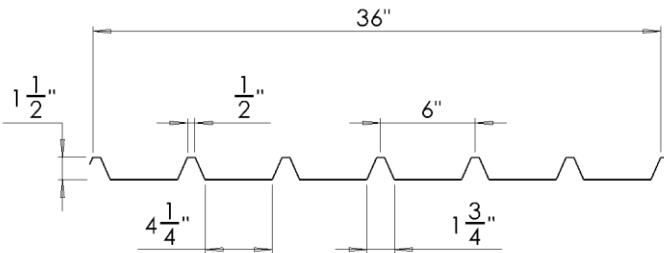

DECKING PANELS

Specs:

- Available in the following materials:
  - Aluminum: 032 – 040 - 050
  - Stainless Steel: 26ga - 24ga
  - Galvanized steel: 26ga – 24ga
  - Copper: 16 oz – 20 oz
- Different materials or thicknesses upon request.
- Available with perforations in vertical ribs upon request.
- Custom deck profiles can be fabricated. Contact us for more information.

F – Deck

Cinnamon Metals
7809 Loisdale Road
Springfield, VA 22150
703-206-8718

Decking panels

info@cinnamonmetals.com

Date: 5/2/2024

Drawn by: JH

Approved by: CC