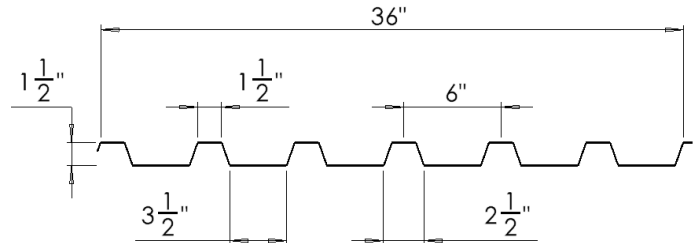

DECKING PANELS

Specs:

- Available in the following materials:
  - Aluminum: 032 – 040 - 050
  - Stainless Steel: 26ga - 24ga
  - Galvanized steel: 26ga – 24ga
  - Copper: 16 oz – 20 oz
- Different materials or thicknesses upon request.
- Available with perforations in vertical ribs upon request.
- Custom deck profiles can be fabricated. Contact us for more information.

B – Deck

Cinnamon Metals
7809 Loisdale Road
Springfield, VA 22150
703-206-8718

Decking panels

info@cinnamonmetals.com

Date: 5/2/2024

Drawn by: JH

Approved by: CC