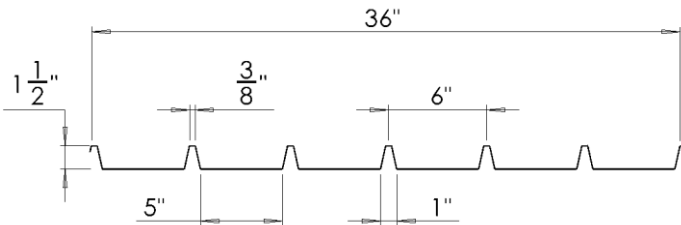

DECKING PANELS

Specs:

- Available in the following materials:
  - Aluminum: 032 – 040 - 050
  - Stainless Steel: 26ga - 24ga
  - Galvanized steel: 26ga – 24ga
  - Copper: 16 oz – 20 oz
- Different materials or thicknesses upon request.
- Available with perforations in vertical ribs upon request.
- Custom deck profiles can be fabricated. Contact us for more information.

A – Deck

Cinnamon Metals
7809 Loisdale Road
Springfield, VA 22150
703-206-8718

Decking panels

info@cinnamonmetals.com

Date: 5/2/2024

Drawn by: JH

Approved by: CC