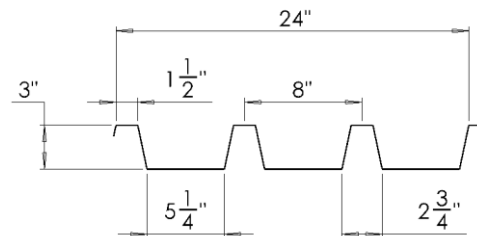

DECKING PANELS

Specs:

- Available in the following materials:
  - Aluminum: 032 – 040 - 050
  - Stainless Steel: 26ga - 24ga
  - Galvanized steel: 26ga – 24ga
  - Copper: 16 oz – 20 oz
- Different materials or thicknesses upon request.
- Available with perforations in vertical ribs upon request.
- Custom deck profiles can be fabricated. Contact us for more information.

N – Deck

Cinnamon Metals
7809 Loisdale Road
Springfield, VA 22150
703-206-8718

Decking panels

info@cinnamonmetals.com

Date: 5/2/2024

Drawn by: JH

Approved by: CC