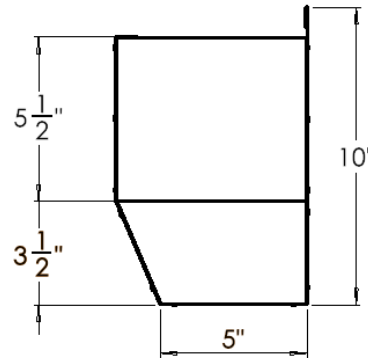

# SMALL LEADER HEAD

## Specs:

- Available in the following materials:
  - Aluminum: 032, 040, and 050.
  - Steel: 26ga, 24ga and 22ga.
  - Copper: 16 oz – 20 oz.
  - Different thicknesses or material upon request.
- Pop rivet colors to match the body.
- Bottom outlet hole upon request (optional).
- Different sizes and designs per request.
- Outlets, Downspouts, gutters, elbows, miters, hangers, scuppers, face plates, or any other accessories can be fabricated.