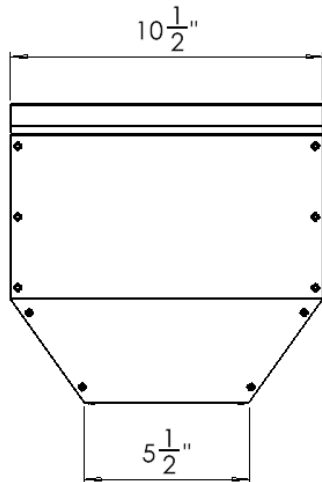

# SMALL LEADER HEAD

## Specs:

- Available in the following materials:
  - Aluminum: 032, 040, and 050.
  - Steel: 26ga, 24ga and 22ga.
  - Copper: 16 oz – 20 oz.
  - Different thicknesses or material upon request.
- Pop rivet colors to match the body.
- Bottom outlet hole upon request (optional).
- Different sizes and designs per request.
- Outlets, Downspouts, gutters, elbows, miters, hangers, scuppers, face plates, or any other accessories can be fabricated.