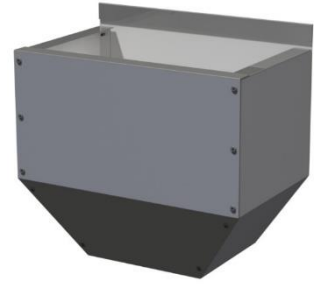

# SMALL LEADER HEAD

## Specs:

- Available in the following materials:
  - Aluminum: 032, 040, and 050.
  - Steel: 26ga, 24ga and 22ga.
  - Copper: 16 oz – 20 oz.
  - Different thicknesses or material upon request.
- Pop rivet colors to match the body.
- Bottom outlet hole upon request (optional).
- Different sizes and designs per request.
- Outlets, Downspouts, gutters, elbows, miters, hangers, scuppers, face plates, or any other accessories can be fabricated.