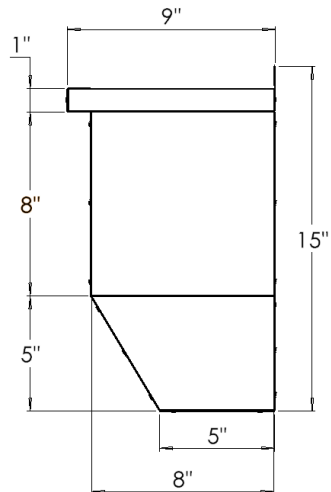

# LEADER HEAD (STANDARD SIZE)

**Specs:**

- Available in the following materials:
  - Aluminum: 032, 040, and 050.
  - Steel: 26ga, 24ga and 22ga.
  - Copper: 16 oz – 20 oz.
  - Different thicknesses or material upon request.
- Pop rivet colors to match the body.
- Bottom outlet hole upon request (optional).
- Different sizes and designs per request.
- Outlets, Downspouts, gutters, elbows, miters, hangers, scuppers, face plates, or any other accessories can be fabricated.