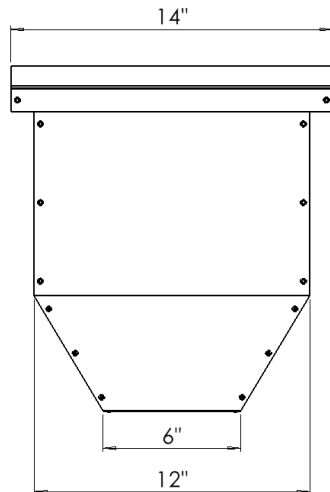

# LEADER HEAD (STANDARD SIZE)

**Specs:**

- Available in the following materials:
  - Aluminum: 032, 040, and 050.
  - Steel: 26ga, 24ga and 22ga.
  - Copper: 16 oz – 20 oz.
  - Different thicknesses or material upon request.
- Pop rivet colors to match the body.
- Bottom outlet hole upon request (optional).
- Different sizes and designs per request.
- Outlets, Downspouts, gutters, elbows, miters, hangers, scuppers, face plates, or any other accessories can be fabricated.