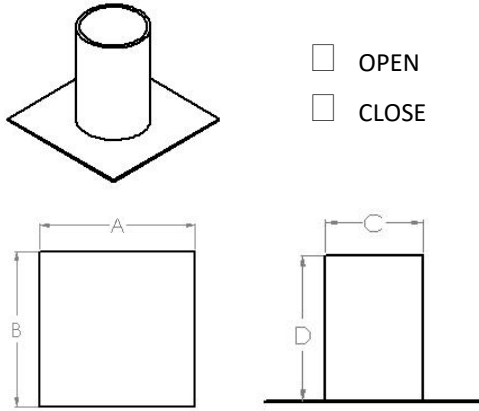

METAL ROOFING SYSTEM ACCESSORIES

PIPE FINISHING

DIMENSIONS	ALUMINUM	STEEL	COPPER	QUANTITY
A	☐ 0.032"	☐ 26 GA	☐ 16 OZ	
B	☐ 0.040"	☐ 24 GA	☐ 20 OZ	
C				
D