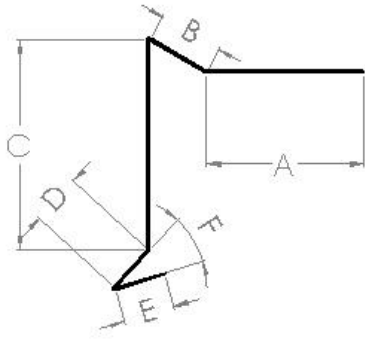

METAL ROOFING SYSTEM ACCESSORIES

GRAVEL STOP

DIMENSIONS	ALUMINUM	STEEL	COPPER	QUANTITY
A				LF
B				
C	☐ 0.032"	☐ 26 GA	☐ 16 OZ	
D	☐ 0.040"	☐ 24 GA	☐ 20 OZ	
E				
F