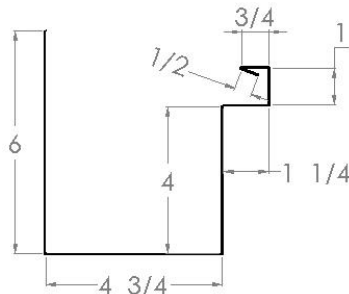

GUTTER

ALUMINUM	STEEL	COPPER	QUANTITY
☐ 0.032"	☐ 26 GA	☐ 16 OZ	LF
☐ 0.040"	☐ 24 GA	☐ 20 OZ	

We make all the accessories you need for roofing, if you need advice in your project, please contact us and we will help you to find the best solution in regards to Standing seam Roof Panels, Green Roofing, Masonry, Waterproofing, etc.