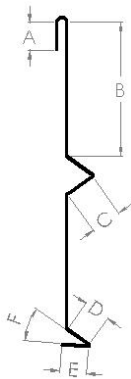

OVERSIZED FASCIA COVER

DIMENSIONS	ALUMINUM	STEEL	COPPER	QUANTITY
A				LF
B				
C	☐ 0.032"	☐ 26 GA	☐ 16 OZ	
D	☐ 0.040"	☐ 24 GA	☐ 20 OZ	
E				
F				

We make all the accessories you need for roofing, if you need advice in your project, please contact us and we will help you to find the best solution in regards to Standing seam Roof Panels, Green Roofing, Masonry, Waterproofing, etc.