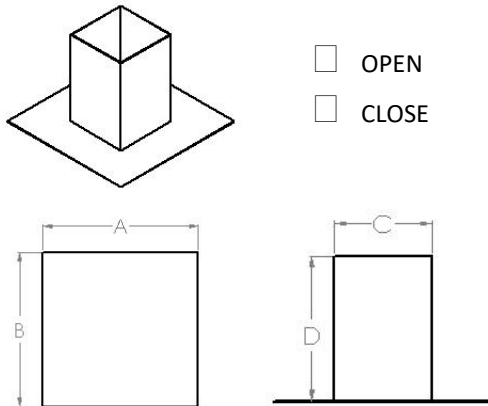

PITCH POCKET

DIMENSIONS	ALUMINUM	STEEL	COPPER	QUANTITY
A	☐ 0.032"	☐ 26 GA	☐ 16 OZ	
B	☐ 0.040"	☐ 24 GA	☐ 20 OZ	
C				
D