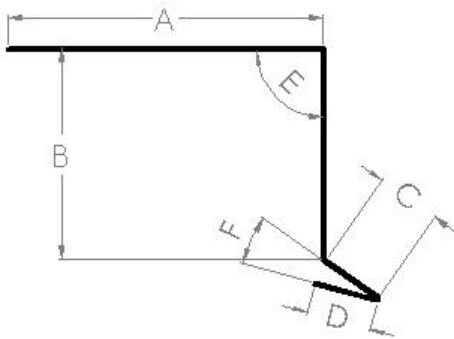

DRIP EDGE

DIMENSIONS	ALUMINUM	STEEL	COPPER	QUANTITY
A				LF
B				
C	☐ 0.032"	☐ 26 GA	☐ 16 OZ	
D	☐ 0.040"	☐ 24 GA	☐ 20 OZ	
E				
F				

OVERSIZED FASCIA COVER

DIMENSIONS	ALUMINUM	STEEL	COPPER	QUANTITY
A				LF
B				
C	☐ 0.032"	☐ 26 GA	☐ 16 OZ	
D	☐ 0.040"	☐ 24 GA	☐ 20 OZ	
E				
F				

We make all the accessories you need for roofing, if you need advice in your project, please contact us and we will help you to find the best solution in regards to Standing seam Roof Panels, Green Roofing, Masonry, Waterproofing, etc.