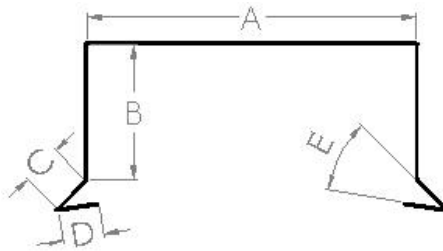

Date:

PROJECT DETAILS

Project Name:	Location:

CONTACT INFORMATION

Name:	Phone:
Company:	Email:

METAL ROOFING SYSTEM ACCESSORIES

COPING CAP

DIMENSIONS	ALUMINUM	STEEL	COPPER	QUANTITY
A				LF
B	☐ 0.032"	☐ 26 GA	☐ 16 OZ	
C	☐ 0.040"	☐ 24 GA	☐ 20 OZ	
D				
E				

EXPANSION JOINT COVER