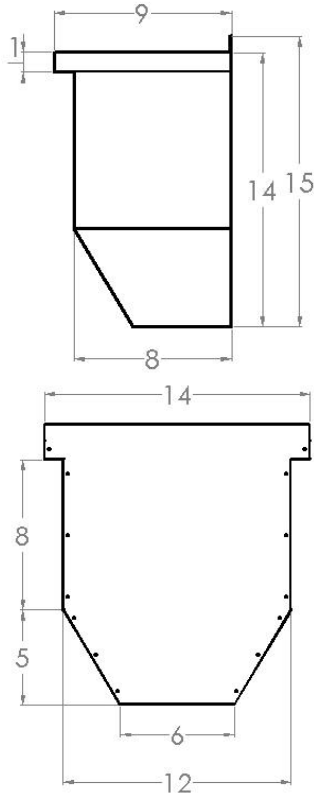

METAL ROOFING SYSTEM ACCESSORIES

GUTTER

ALUMINUM	STEEL	COPPER	QUANTITY
☐ 0.032" ☐ 0.040"	☐ 26 GA ☐ 24 GA	☐ 16 OZ ☐ 20 OZ	Units

ADDITIONALS COMMENTS:

We make all the accessories you need for roofing, if you need advice in your project, please contact us and we will help you to find the best solution in regards to Standing seam Roof Panels, Green Roofing, Masonry, Waterproofing, etc.