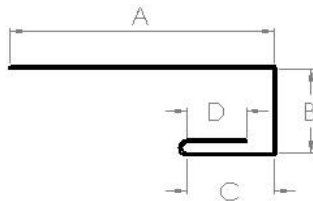

J - CHANNEL

DIMENSIONS	ALUMINUM	STEEL	COPPER	QUANTITY
A				LF
B	☐ 0.032"	☐ 26 GA	☐ 16 OZ	
C	☐ 0.040"	☐ 24 GA	☐ 20 OZ	
D				

We make all the accessories you need for roofing, if you need advice in your project, please contact us and we will help you to find the best solution in regards to Standing seam Roof Panels, Green Roofing, Masonry, Waterproofing, etc.